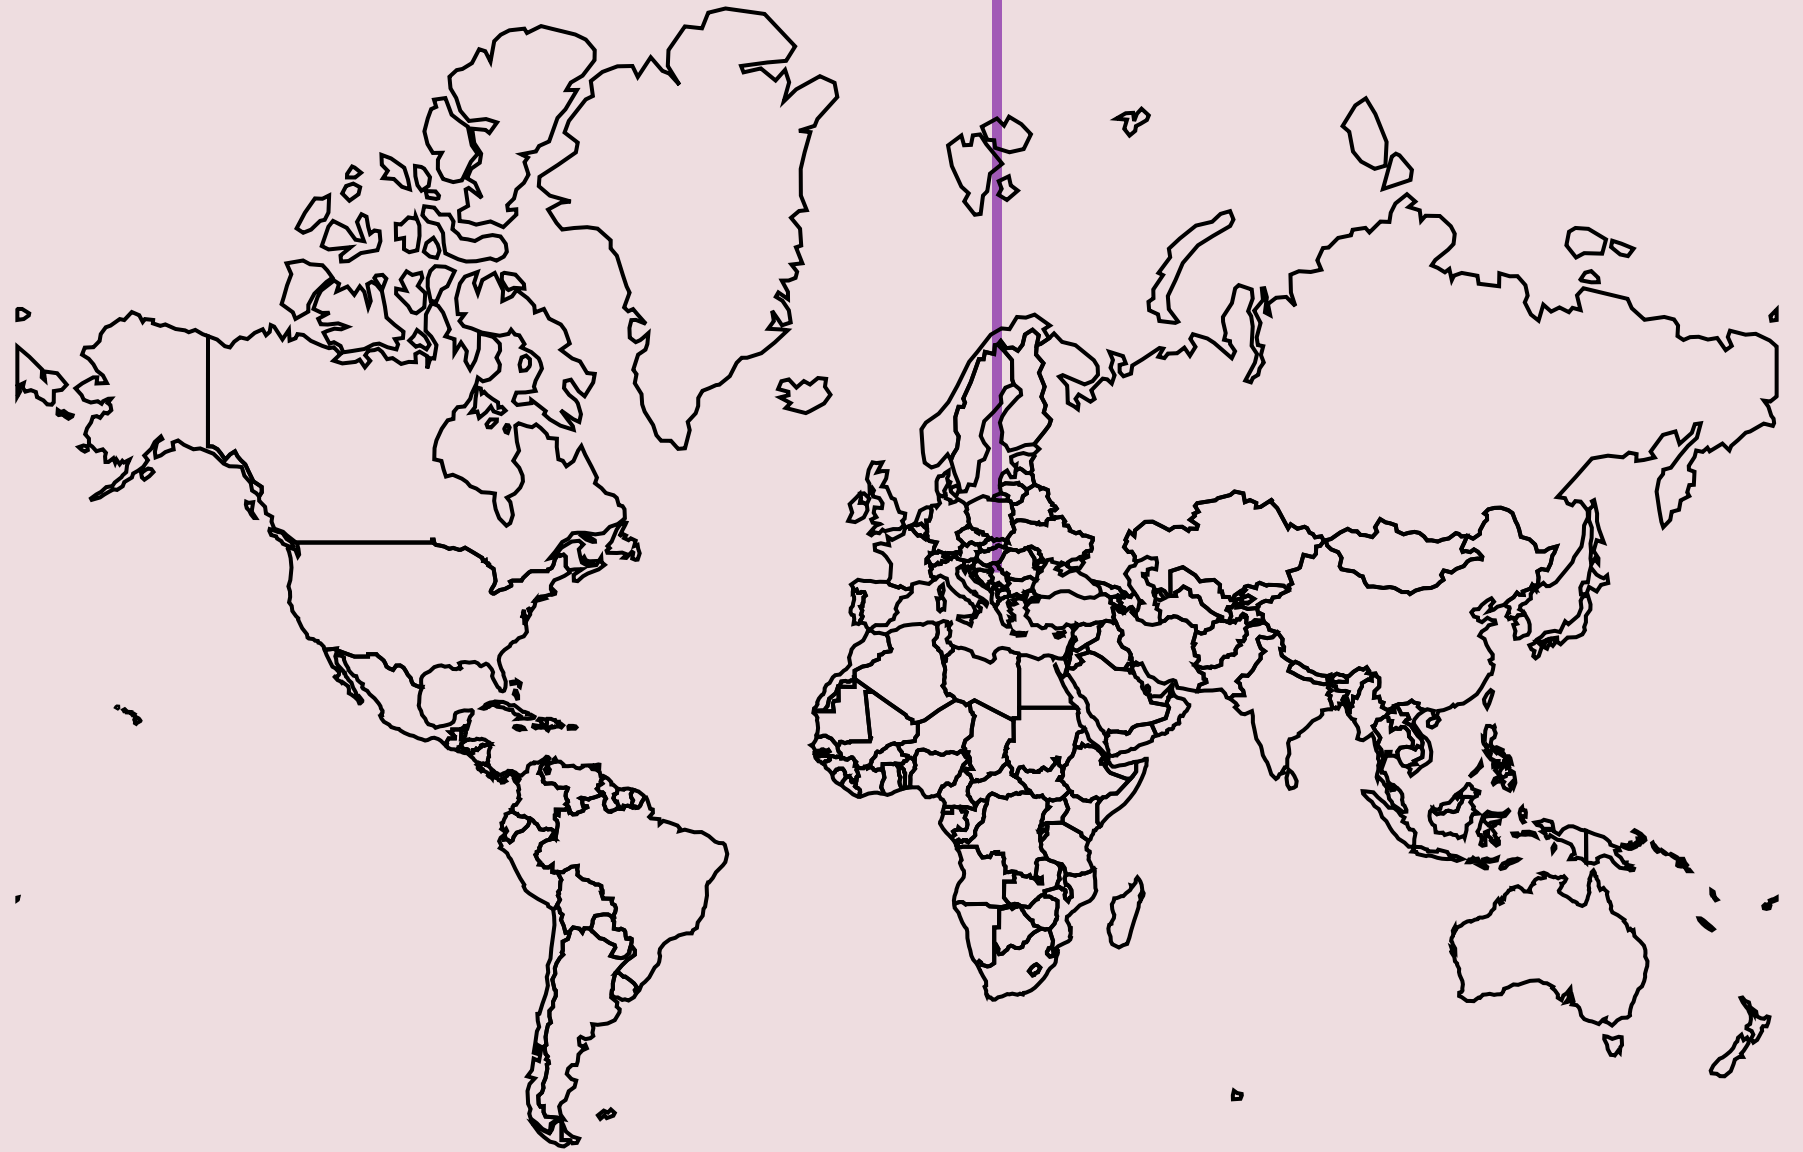

2025 IIHF World Women championship Division III Group A - Ice hockey
Click on website and map at bottom. For all events visit gbud.in/w7f

Months

J

F

M

A

M

J

J

A

S

O

N

D

Sports

2025 IIHF World Women championship Division III Group A

Ice hockey

Belgrade, Serbia

Sun, 2 Mar to Sat, 8 Mar

<https://en.wikipedia.org/...>

Open Street Map

Google Map

Mar

Su	M	T	W	T	F	Sa
						1
2	3	4	5	6	7	8
9	10	11	12	13	14	15
16	17	18	19	20	21	22
23	24	25	26	27	28	29
30	31					